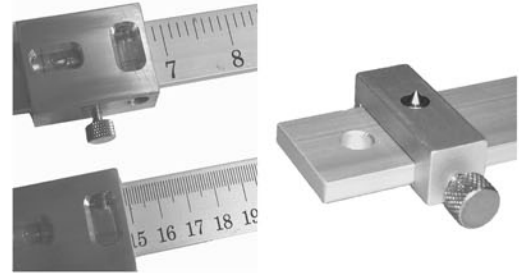

MEASURE LEVEL

More than a level,
More than a straight-edge!

The Wizard Measure Level is one of the most versatile tools on the market. More than a level, more than a straight-edge, its combination of straight edge, level, and unique movable Marker/Pivot blocks give it a wealth of possible uses. Use it to scribe or draw circles and arcs. Use it to hang pictures, mark your walls for shelving, cabinets, curtains, bathroom fixtures, and many other possibilities. Get creative with your picture hanging, and take the guesswork out of getting them level with each other and evenly spaced. Ideal for DIY projects and professional installations. The Measure Level will save time, money, and ensure accurate results.

WIZARD 44500
MEASURE LEVEL

More than a level,
More than a straight-edge.
This is ...

The Measuring, Marking, Circling, Leveling, Scribing, Edging, so you can Save Time Tool!

Get the Point!
Enlarge Stainless Steel Points Mark, Pin, & Pierce Accurately (Slipping!)

Quickly make perfectly level, evenly spaced marks.

A Time-Saving Tool to Quickly Make Level, Perfectly Measured Marks for:

- Hanging Pictures
- Shelving
- Curtain Rods
- Cabinets
- Electrical Fittings
- Doors & Windows
- Bathroom Fixtures
- & much more

Hang your pictures with gallery-like precision!

Inches and Metric Precision Pivot

- Use as a level, a a straight-edge, or a circle scribe
- Measure large distances across walls, keeping them level
- Unique Marker/Pivot Points can leave a small dimple mark to start a nail, screw or drill bit with pinpoint accuracy
- Stainless steel points, solid brass thumbscrews, and precision machined aluminum construction
- Time saving tool for Professionals and Do-It-Yourselfers
- Longer and Shorter versions available soon