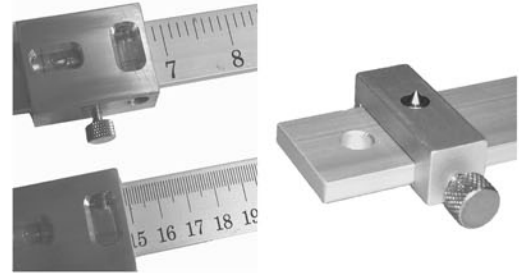

Inches and Metric Precision Pivot

- Use as a level, a a straight-edge, or a circle scribe
- Measure large distances across walls, keeping them level
- Unique Marker/Pivot Points can leave a small dimple mark to start a nail, screw or drill bit with pinpoint accuracy
- Stainless steel points, solid brass thumbscrews, and precision machined aluminum construction
- Time saving tool for Professionals and Do-It-Yourselfers
- Longer and Shorter versions available soon

Measure Level Product Specifications:

UPC Code: 021633445006

Wizard Stock Number: 44500

Dimensions: Length 26"; Ruler Width 1"; Overall Width 1 3/4"
Height: 7/8", Weight 8.7 Oz

Packaging Type:: Clamshell

Package Dimensions:

Length 31"; Width 5"; Thickness 1 1/4", Weight 10 Oz.

Master Carton: 12 units, 32 x 10 x 6.5 inches 10 pounds.

Construction: Precision Machined Aluminum construction with Stainless Steel Marker/Pivot Points, and Solid Brass Thumbscrews.

Optional Extras/Replacement Parts:

Item#	- UPC Code	- Item Description
44501	- 021633445013	- Measure Level 13" Ruler *
44502	- 021633445020	- Measure Level 26" Ruler
44503	- 021633445037	- Measure Level 38" Ruler *
44510	- 021633445105	- Measure Level Marker/Pivot Block
44511	- 021633445112	- Measure Level Level Block

* Available soon

For wholesale orders or dealer inquiries contact us:

Wizard Industries, Inc.
15500 Erwin Street, #1049, Van Nuys, California 91411
Toll Free: 888-346-3826
Phone: 818-781-8033 Fax: 818-781-8106
info@wizind.com
<http://www.MeasureLevel.com>

Represented by: