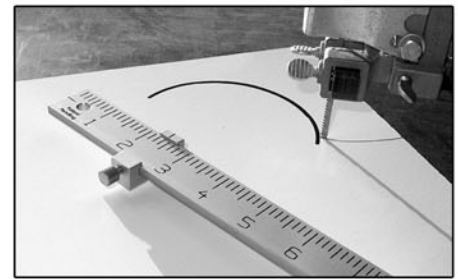

MEASURE LEVEL

More than a level,
More than a straight-edge!

The Wizard Measure Level is one of the most versatile tools on the market. More than a level, more than a straight-edge, its combination of straight edge, level, and unique movable Marker/Pivot blocks give it a wealth of possible uses. Use it to scribe or draw circles and arcs. Use it to hang pictures, mark your walls for shelving, cabinets, curtains, bathroom fixtures, and many other possibilities. Get creative with your picture hanging, and take the guesswork out of getting them level with each other and evenly spaced. Ideal for DIY projects and professional installations. The Measure Level will save time, money, and ensure accurate results.

WIZARD 44500
MEASURE LEVEL

More than a level,
More than a straight-edge.
This is ...

The Measuring, Marking, Circling, Leveling, Scribing, Edging, so you can Save Time Tool!

Get the Point!
Enlarge Stainless Steel Points Mark, Pin, & Pierce Accurately (Slipping!)

Quickly make perfectly level, evenly spaced marks.

A Time-Saving Tool to Quickly Make Level, Perfectly Measured Marks for:

- Hanging Pictures
- Shelving
- Curtain Rods
- Cabinets
- Electrical Fittings
- Doors & Windows
- Bathroom Fixtures
- & much more

Hang your pictures with gallery-like precision!

Inches and Metric Precision Pivot

- Use as a level, a a straight-edge, or a circle scribe
- Measure large distances across walls, keeping them level
- Unique Marker/Pivot Points can leave a small dimple mark to start a nail, screw or drill bit with pinpoint accuracy
- Stainless steel points, solid brass thumbscrews, and precision machined aluminum construction
- Time saving tool for Professionals and Do-It-Yourselfers
- Longer and Shorter versions available soon