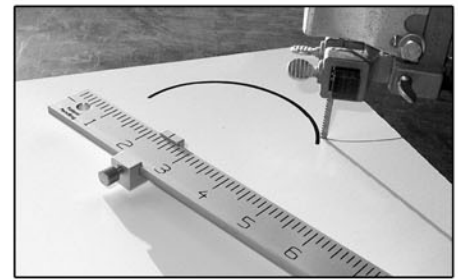

Inches and Metric Precision Pivot

- Use as a level, a a straight-edge, or a circle scribe
- Measure large distances across walls, keeping them level
- Unique Marker/Pivot Points can leave a small dimple mark to start a nail, screw or drill bit with pinpoint accuracy
- Stainless steel points, solid brass thumbscrews, and precision machined aluminum construction
- Time saving tool for Professionals and Do-It-Yourselfers
- Longer and Shorter versions available soon

Measure Level Product Specifications:

UPC Code: 021633445006

Wizard Stock Number: 44500

Dimensions: Length 26"; Ruler Width 1"; Overall Width 1 3/4"
Height: 7/8", Weight 8.7 Oz

Packaging Type:: Clamshell

Package Dimensions:

Length 31"; Width 5"; Thickness 1 1/4", Weight 10 Oz.

Master Carton: 12 units, 32 x 10 x 6.5 inches 10 pounds.

Construction: Precision Machined Aluminum construction with Stainless Steel Marker/Pivot Points, and Solid Brass Thumbscrews.

Optional Extras/Replacement Parts:

Item#	- UPC Code	- Item Description
44501	- 021633445013	- Measure Level 13" Ruler *
44502	- 021633445020	- Measure Level 26" Ruler
44503	- 021633445037	- Measure Level 38" Ruler *
44510	- 021633445105	- Measure Level Marker/Pivot Block
44511	- 021633445112	- Measure Level Level Block

* Available soon

For wholesale orders or dealer inquiries contact us:

Wizard Industries, Inc.
15500 Erwin Street, #1049, Van Nuys, California 91411
Toll Free: 888-346-3826
Phone: 818-781-8033 Fax: 818-781-8106
info@wizind.com
<http://www.MeasureLevel.com>

Represented by: